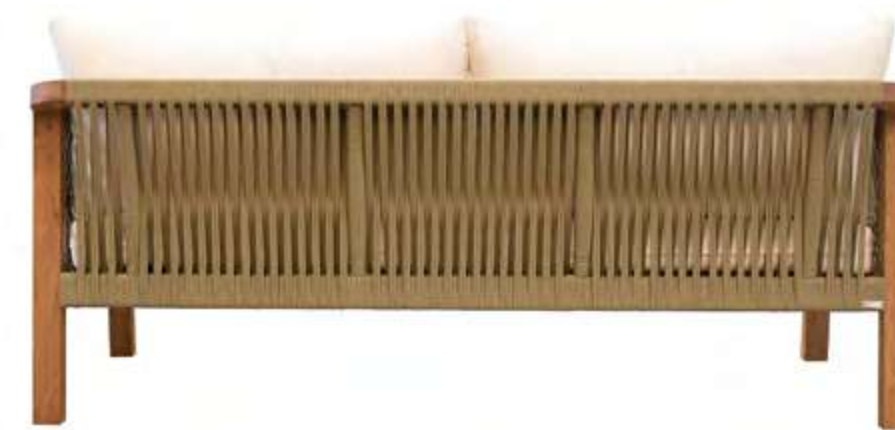

sofá
2.80 x 0.90 x 0.96 MT

ROSA MORADA WOOD
BONA SOL
WOVEN POLYPROPYLENE
SUNBRELLA FABRIC

SAN MARINO

TORNILLO WOOD

BONA SOL

WOVEN POLYPROPYLENE

SUNBRELLA FABRIC

armchair
0.74 x 0.78 x 0.90 MT